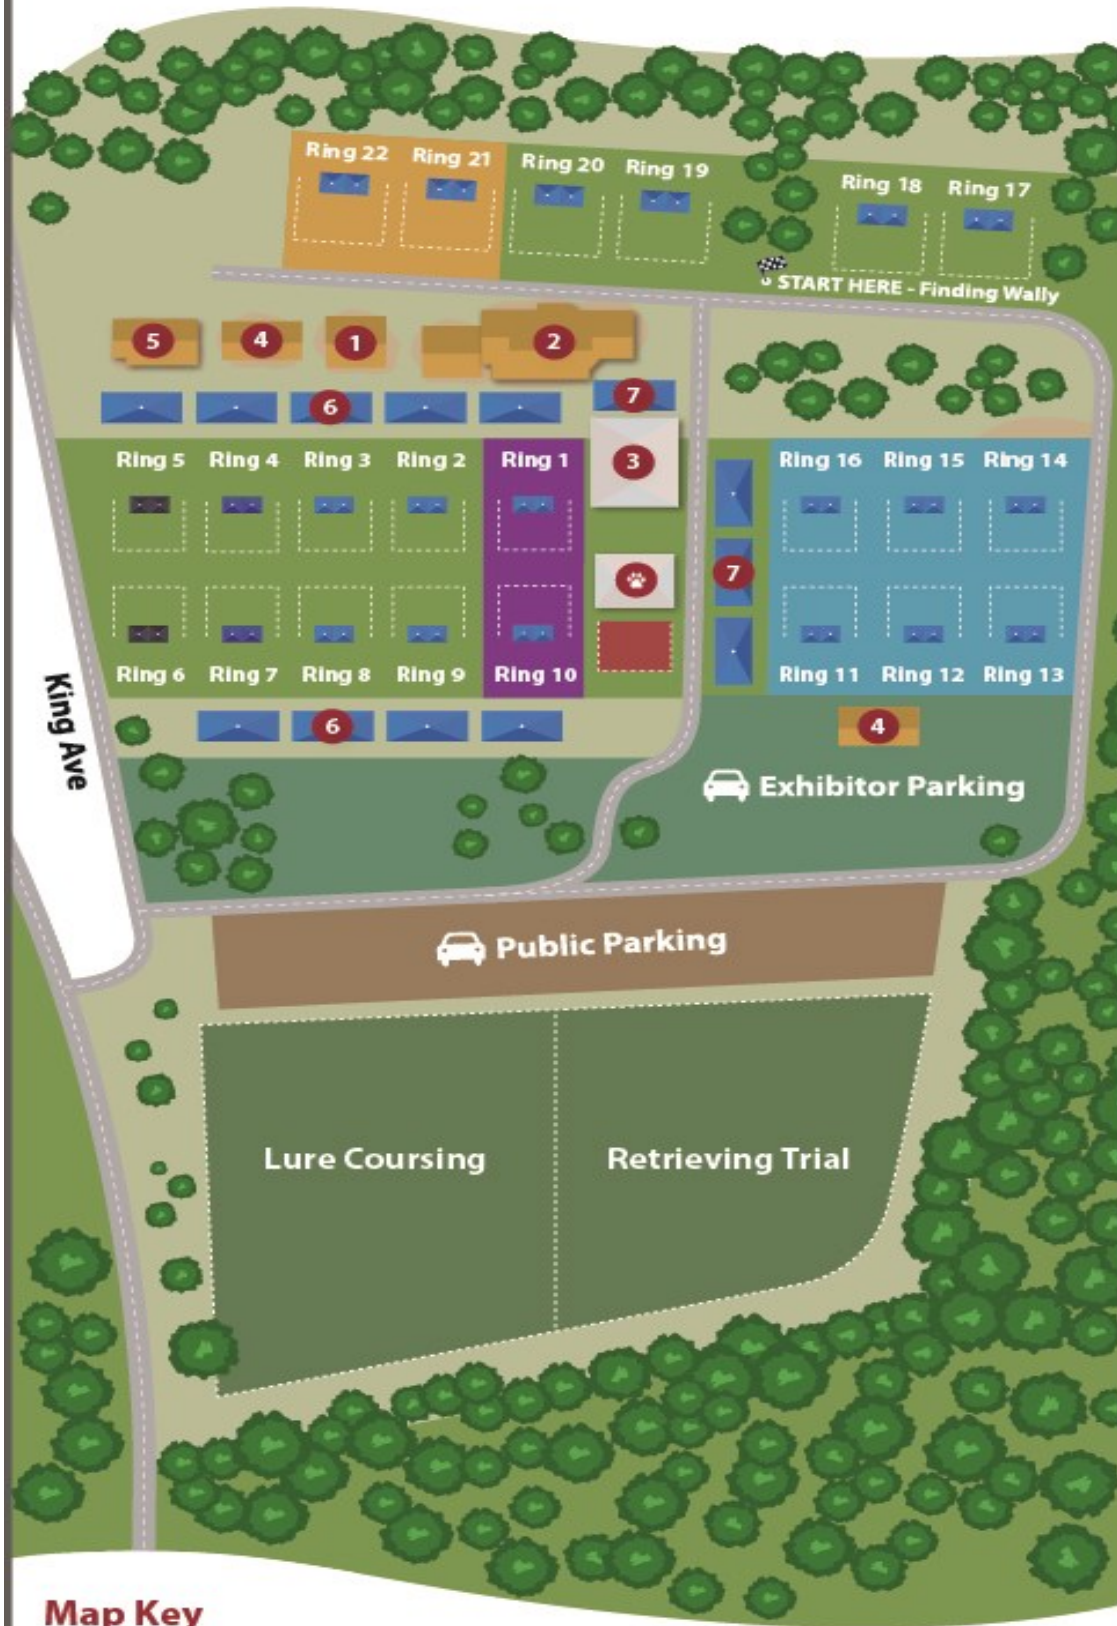

Events Map 2016

Map Key

- | | | |
|-------------------------------------|-------------------------|--------------------------|
| Dogs Queensland and Ronald McDonald | Toilets | Demonstrations Area |
| Grooming | Residence | Obedience / Agility Ring |
| Canteen & Art Show | Breed Stalls & Sponsors | Fly Ball Ring |
| Love-a-Dog Lounge | Food Vendors & Sponsors | Weight Pull Area |

DEMONSTRATION RING PROGRAM

9:00 am	Welcome followed by Duck Herding
9:30	Fetch-a-Ball Game—for you and your dog followed by Pawsitive Connection
10:00	Canine Frisbee followed by Duck herding
10:30	Obedience Group Demonstration, and Judging stalls
11:00	Ronald McDonald with the Delta Therapy Dogs
11:30	Canine Disc followed by Duck Herding
12:00	'Doggywood' Parade and announcement of Stall winners
12:30	Flyball Demonstration
1:00 pm	Canine Disc followed by Duck Herding Announcement of Winners Art & Craft Show
1:30	Obedience Group Demonstration
2:00	Fetch-a-Ball Game—for you and your dog followed by Pawsitive Connection
2:30	Canine Disc followed by Duck Herding
3:00	Official Close

We thank our

Supporters

OTHER ACTIVITIES AROUND THE GROUNDS

9:00 – 3:00	Dogs Qld - All Breeds Conformation Show
9:00 – 3:00	Dogs Qld - Agility, Obedience and Rally O Trials
9:00 – 3:00	Sighthound Association of Queensland - Lure Coursing
9:00 – 3:00	Alaskan Malamute and Siberian Husky Social Club (Qld) Weight Pull and Sledding
9:00 – 3:00	Awesome Pawsome Flyball Racing Club – Flyball Competition
9:00—3:00	Love-a-Dog Lounge—have a cuddle and photo with a Delta Therapy Dog and make a donation to help their cause
12:30—1:00	Junior Handlers
10:45 and 1:15	All Breeds Tracking Club - Finding Wally
11:00 – 1:00	Ronald McDonald – in person
9:00 – 6:00	2016 Pet Industry Association of Australia Grooming Competition